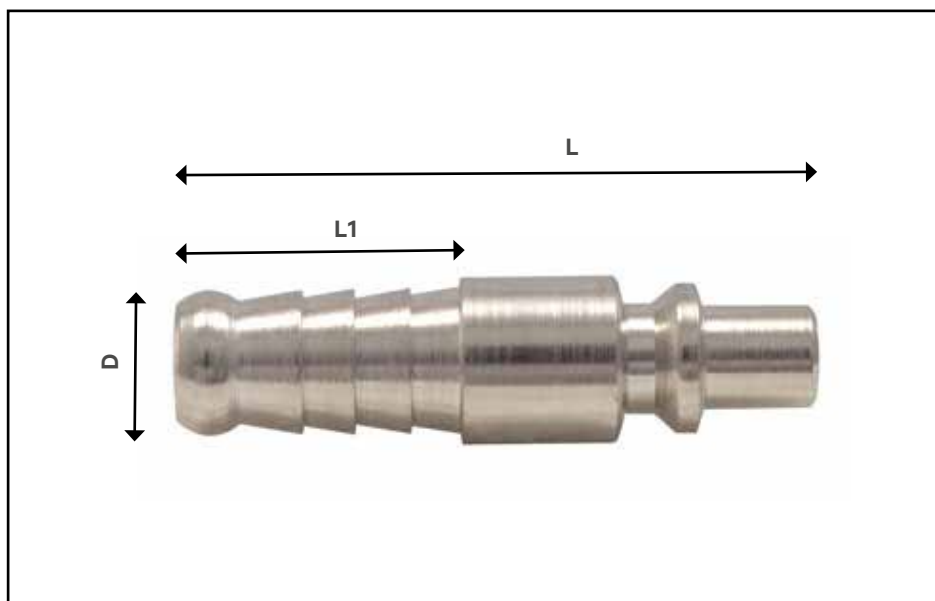

IT810
IT811
IT812
IT813
HS CODE: 40091002

Innesto attacco portagomma tubo

Coupling connection
hose hose

Raccord raccord tuyau
flexible

MULTIBOX

IT815
IT816
IT817
IT818
HS CODE: 40091002

Innesto attacco per tubo spirale

Coupling connection for
spiral hose

Raccord de couplage pour
tuyau spiralé

MULTIBOX

ART	CODE	EAN	L	L1	D	PCS X PACK	PACK TYPE	KG	EURO
IT810	A000YD0300001	8055773340336	39,5	18	6	30	MULTIBOX	0,020	
IT811	A000YD0400001	8055773340343	39,5	18	8	30	MULTIBOX	0,020	
IT812	A000YD9400001	8055773344099	39,5	18	10	30	MULTIBOX	0,020	
IT813	A000YD9500001	8055773344105	39,5	18	12	30	MULTIBOX	0,020	