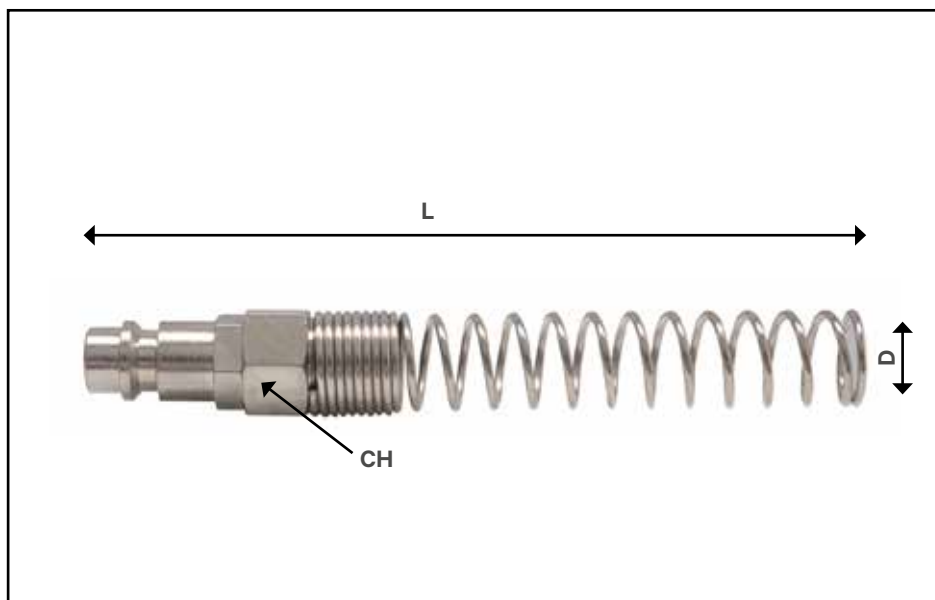

IT810
IT811
IT812
IT813
HS CODE: 40091002

Innesto attacco portagomma tubo

Coupling connection
hose hose

Raccord raccord tuyau
flexible

MULTIBOX

IT815
IT816
IT817
IT818
HS CODE: 40091002

Innesto attacco per tubo spirale

Coupling connection for
spiral hose

Raccord de couplage pour
tuyau spiralé

MULTIBOX

ART	CODE	EAN	L	L1	D	PCS X PACK	PACK TYPE	KG	EURO
IT810	A000YD0300001	8055773340336	39,5	18	6	30	MULTIBOX	0,020	
IT811	A000YD0400001	8055773340343	39,5	18	8	30	MULTIBOX	0,020	
IT812	A000YD9400001	8055773344099	39,5	18	10	30	MULTIBOX	0,020	
IT813	A000YD9500001	8055773344105	39,5	18	12	30	MULTIBOX	0,020	