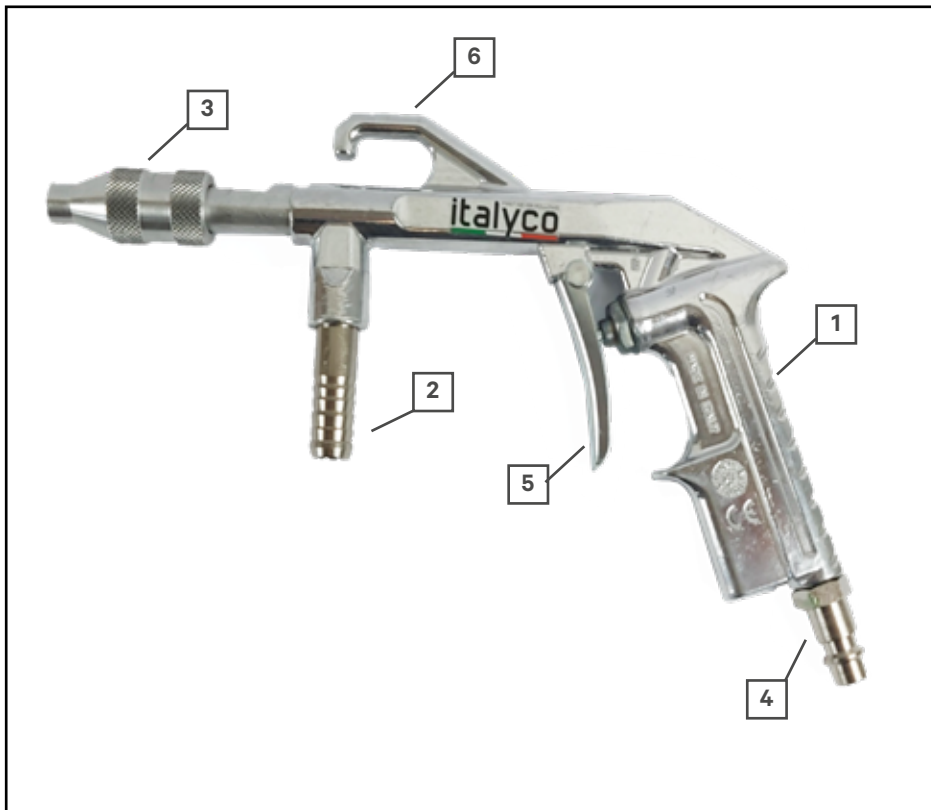

CLEANING

italyco FIRST NEVER FOLLOWS

IT315
HS CODE: 84243010

Pistola Aria/Acqua
con attacco resca
12mm

Air / Water gun with
12mm barb attachment

Pistolet air/eau avec embout
cannelé de 12 mm

TECHNICAL CHARACTERISTICS - TECHNICAL CHARACTERISTICS - CARATTERISTICHE TECNICHE

1	CORPO IN ALLUMINIO ALUMINIUM BODY CORPS EN ALUMINIUM	4	RACCORDO RAPIDO UNIVERSALE UNIVERSAL QUICK COUPLING RACCORD RAPID UNIVERSEL
2	ATTACCO RESCA 1/2" HOSE FITTING 1/2" RACCORD BARBE 1/2"	5	GRANDE GRILLETTO BIG TRIMMER GRAND DÉCLENCHEUR
3	REGOLAZIONE DI USCITA OUTPUT REGULATION REGULATION DE SORTIE	6	COMODO GANCIO USEFULL HOOK CROCHETE UTILE

APPLICAZIONI - APPLICATIONS - APPLICATIONS

ART	CODE	EAN	l/min	BAR	BSP	PCS X PACK	PACK TYPE	KG	EURO
IT315	A000YC0300001	8055773341258	200	6	1/4" IRU	1	VRAC	0.25	